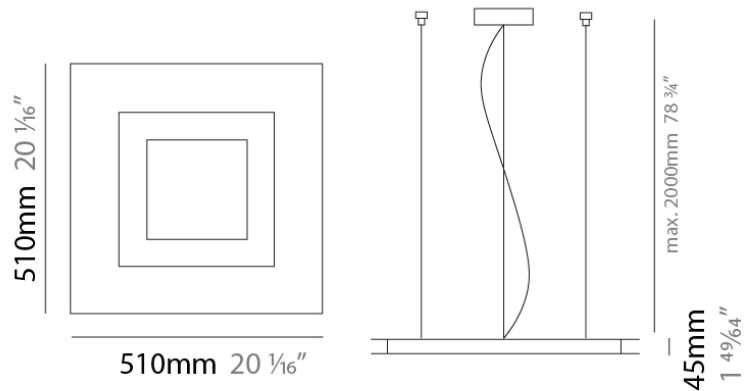

PROJECT
TYPE
NOTES
QUANTITY
DATE

FLAT SUSPENSION

D81429-WHI

GENERAL

Series: Flat
Brand: Panzeri
Division: Design
Mounting Type: Suspension
Mounting Location: Ceiling
Subcategory: Ambient

PHYSICAL

Shape: Square
Length (mm): 510
Length (in): 20 1/16
Width (mm): 510
Width (in): 20 1/16
Height (mm): 45
Height (in): 1 3/4
Max. Overall Height (mm): 2510
Max. Overall Height (in): 98 13/16
Light Distribution: Direct / Indirect
Weight (kg): 7.21
Weight (lbs): 15.89
Diffuser: White Blown Glass
Fixture Material: Metal

ELECTRICAL

Lamp Type: LED
Input Wattage (W): 61
Total Output Wattage (W): 57.5
Max. Wattage Per Lamp (W): 46 / 11.5
Dimming: Tri-Mode (Non-Dimming and Phase Dimming (120Vac only) and 0-10V Dimming)
Driver Included: Yes
Driver Location: Integrated
Driver Type: Constant Current - Universal
Driver Class: Class 2
Input Voltage (V): 120 - 277
Constant Current (MA): 700

LED

Color Temperature (°K): 3000
Max. Delivered Lumen (lm): 4077
Nominal Lumen (lm): 4800lm down+1200lm up
CRI: >80 CRI
Lamp Life (hrs): 60000

OPTICAL

RATINGS AND CERTIFICATIONS

Certified By: CSA Certified to UL and CSA Standards
IP rating: IP40